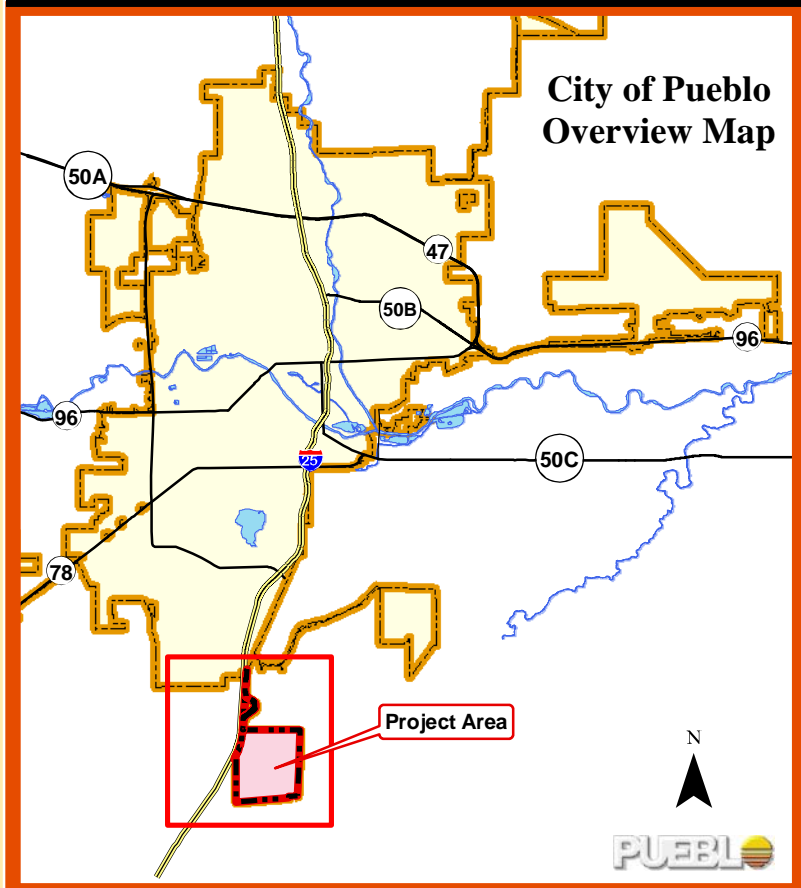

Saint Charles Industrial Park Urban Renewal Area

Saint Charles Industrial Park Urban Renewal Project

Created by:
Debi Romines
City of Pueblo (gis@pueblo.us)
September 15, 2008

This map has been produced by the City of Pueblo, GIS Department. Data provided herein is derived from sources with varying levels of accuracy. The City of Pueblo disclaims all responsibility for the accuracy or completeness of information contained in this map.