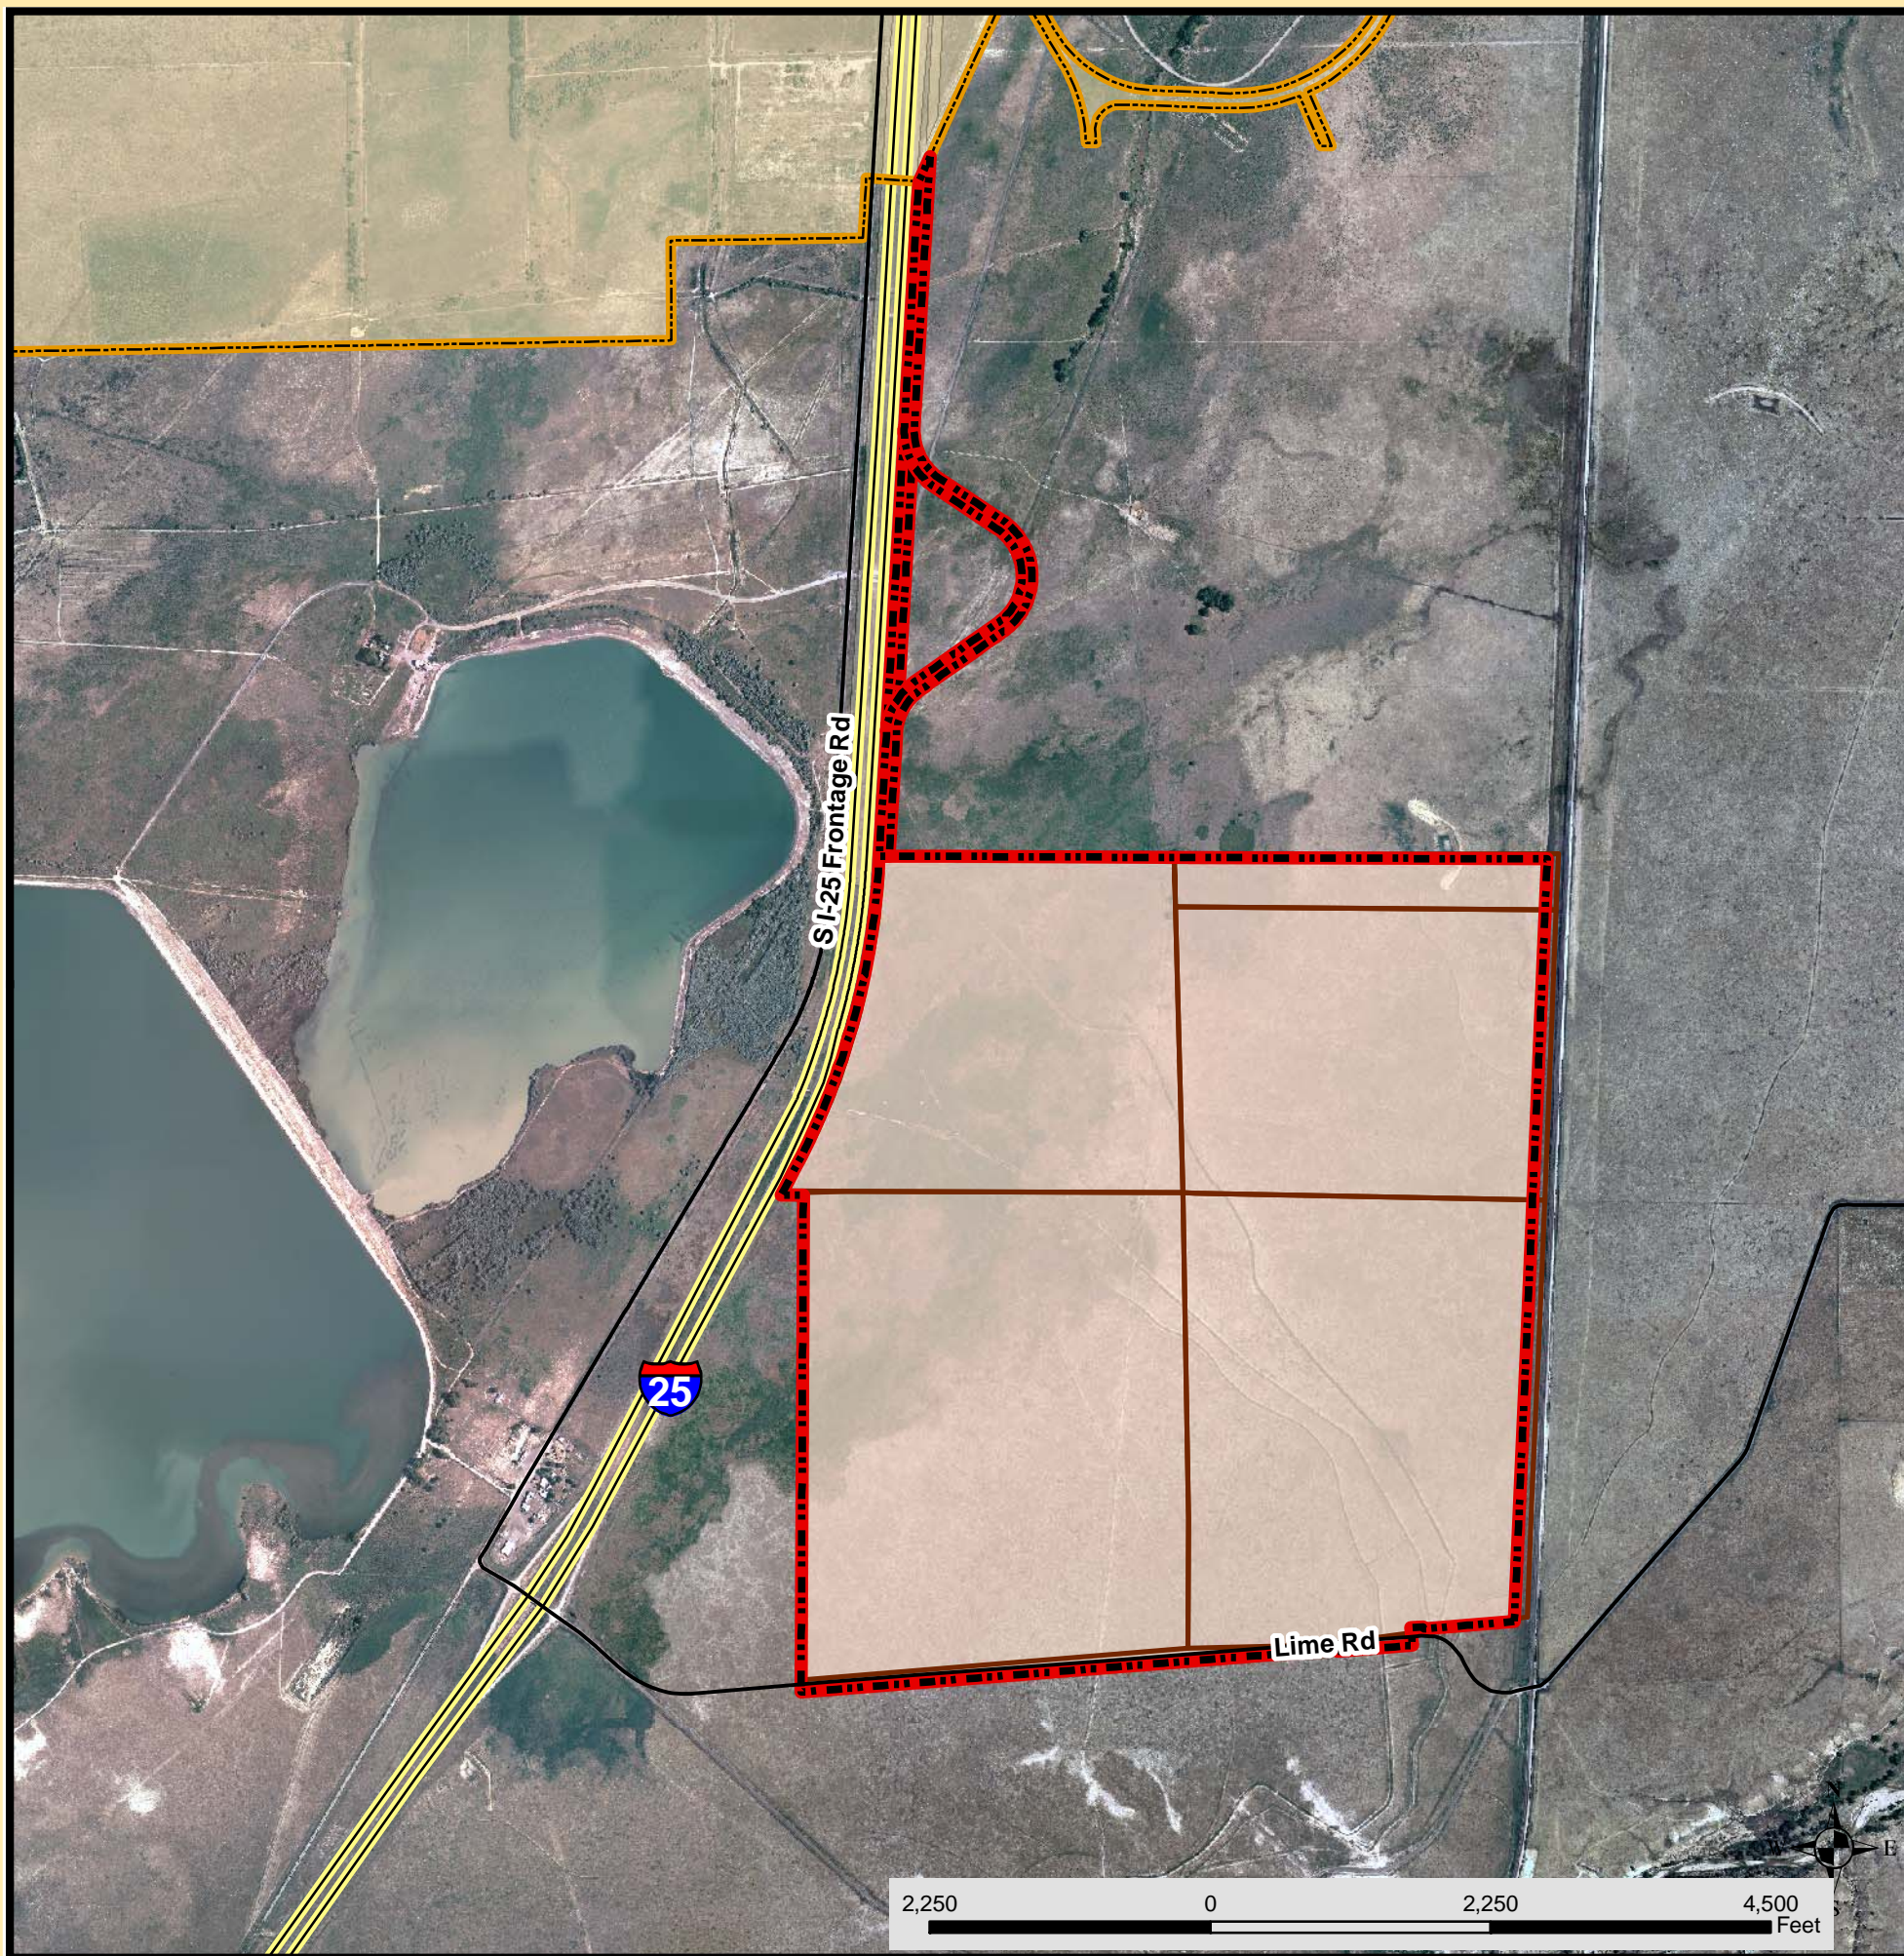

Saint Charles Industrial Park Urban Renewal Area

Saint Charles Industrial Park Urban Renewal Project

Created by:
Debi Romines
City of Pueblo (gis@pueblo.us)
September 15, 2008

This map has been produced by the City of Pueblo, GIS Department. Data provided herein is derived from sources with varying levels of accuracy. The City of Pueblo disclaims all responsibility for the accuracy or completeness of information contained in this map.